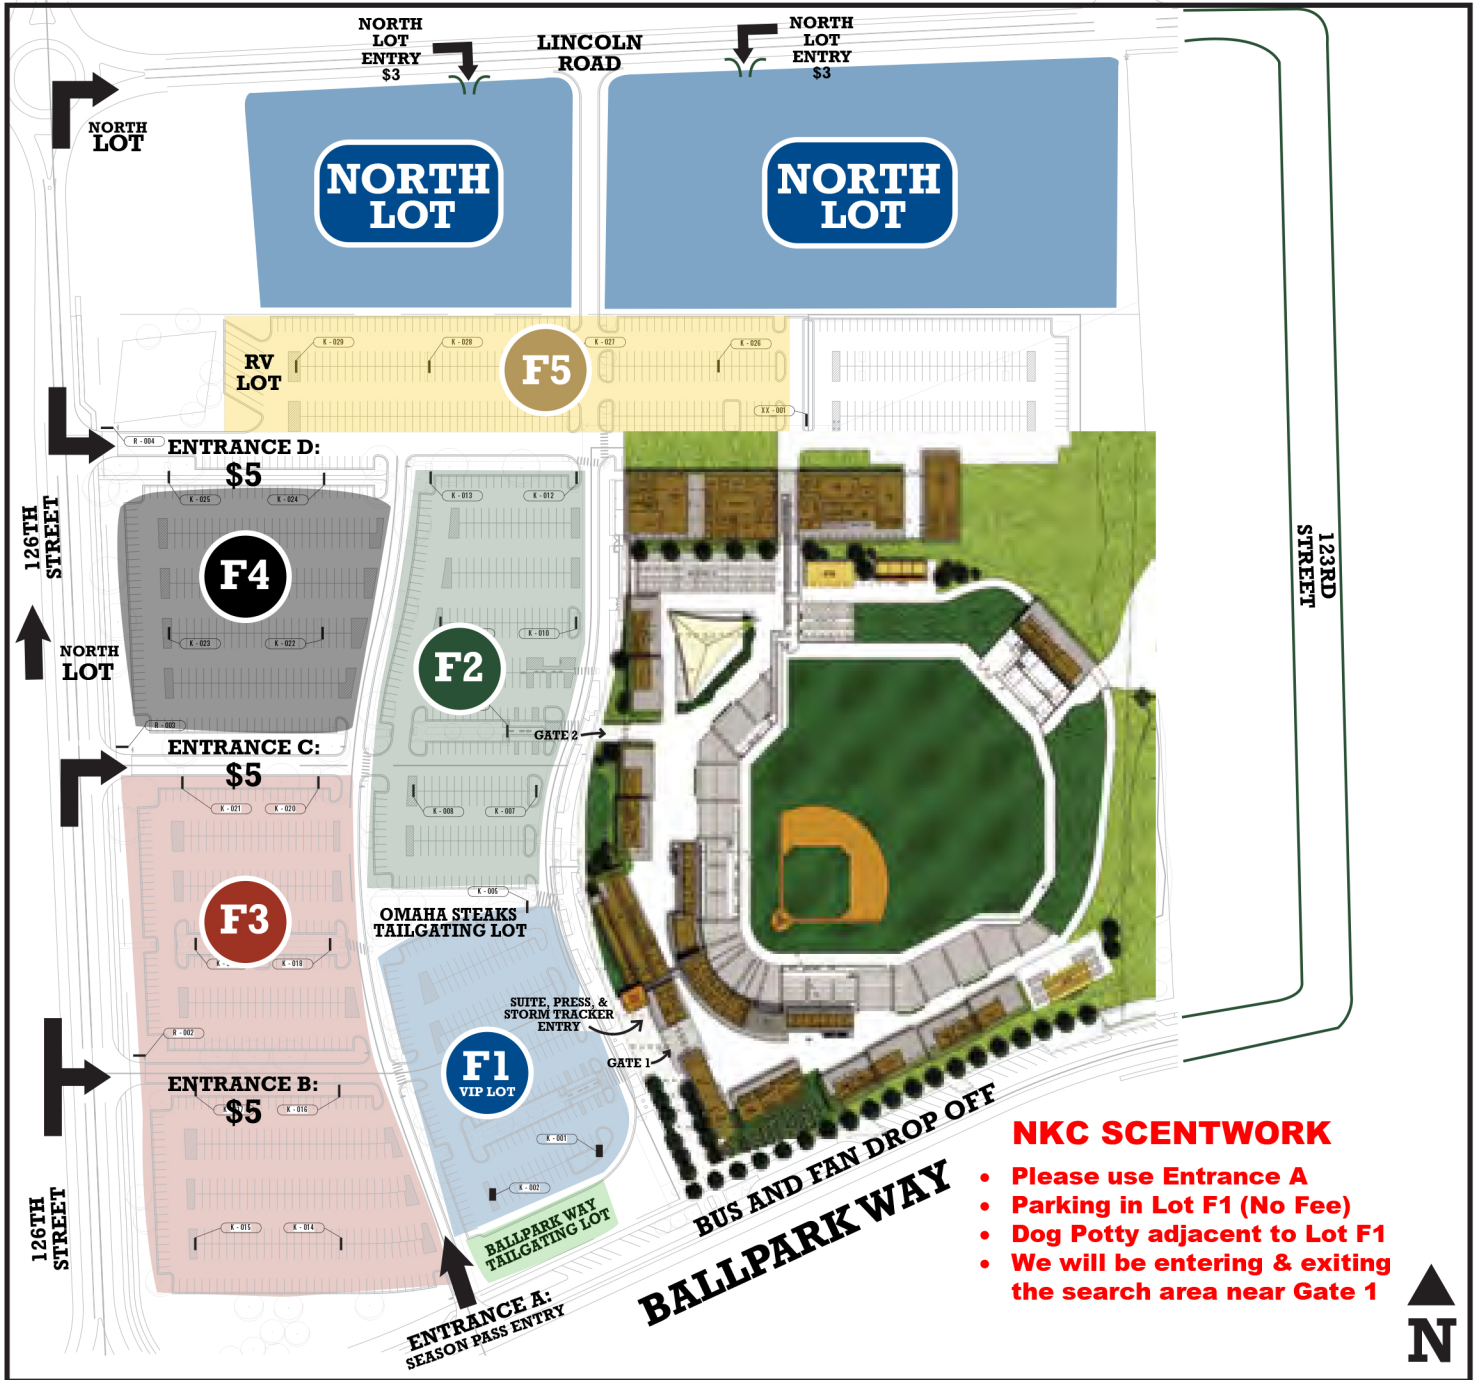

# OMAHA STORM CHASERS PARKING MAP

### NKC SCENTWORK

- Please use Entrance A
- Parking in Lot F1 (No Fee)
- Dog Potty adjacent to Lot F1
- We will be entering & exiting the search area near Gate 1